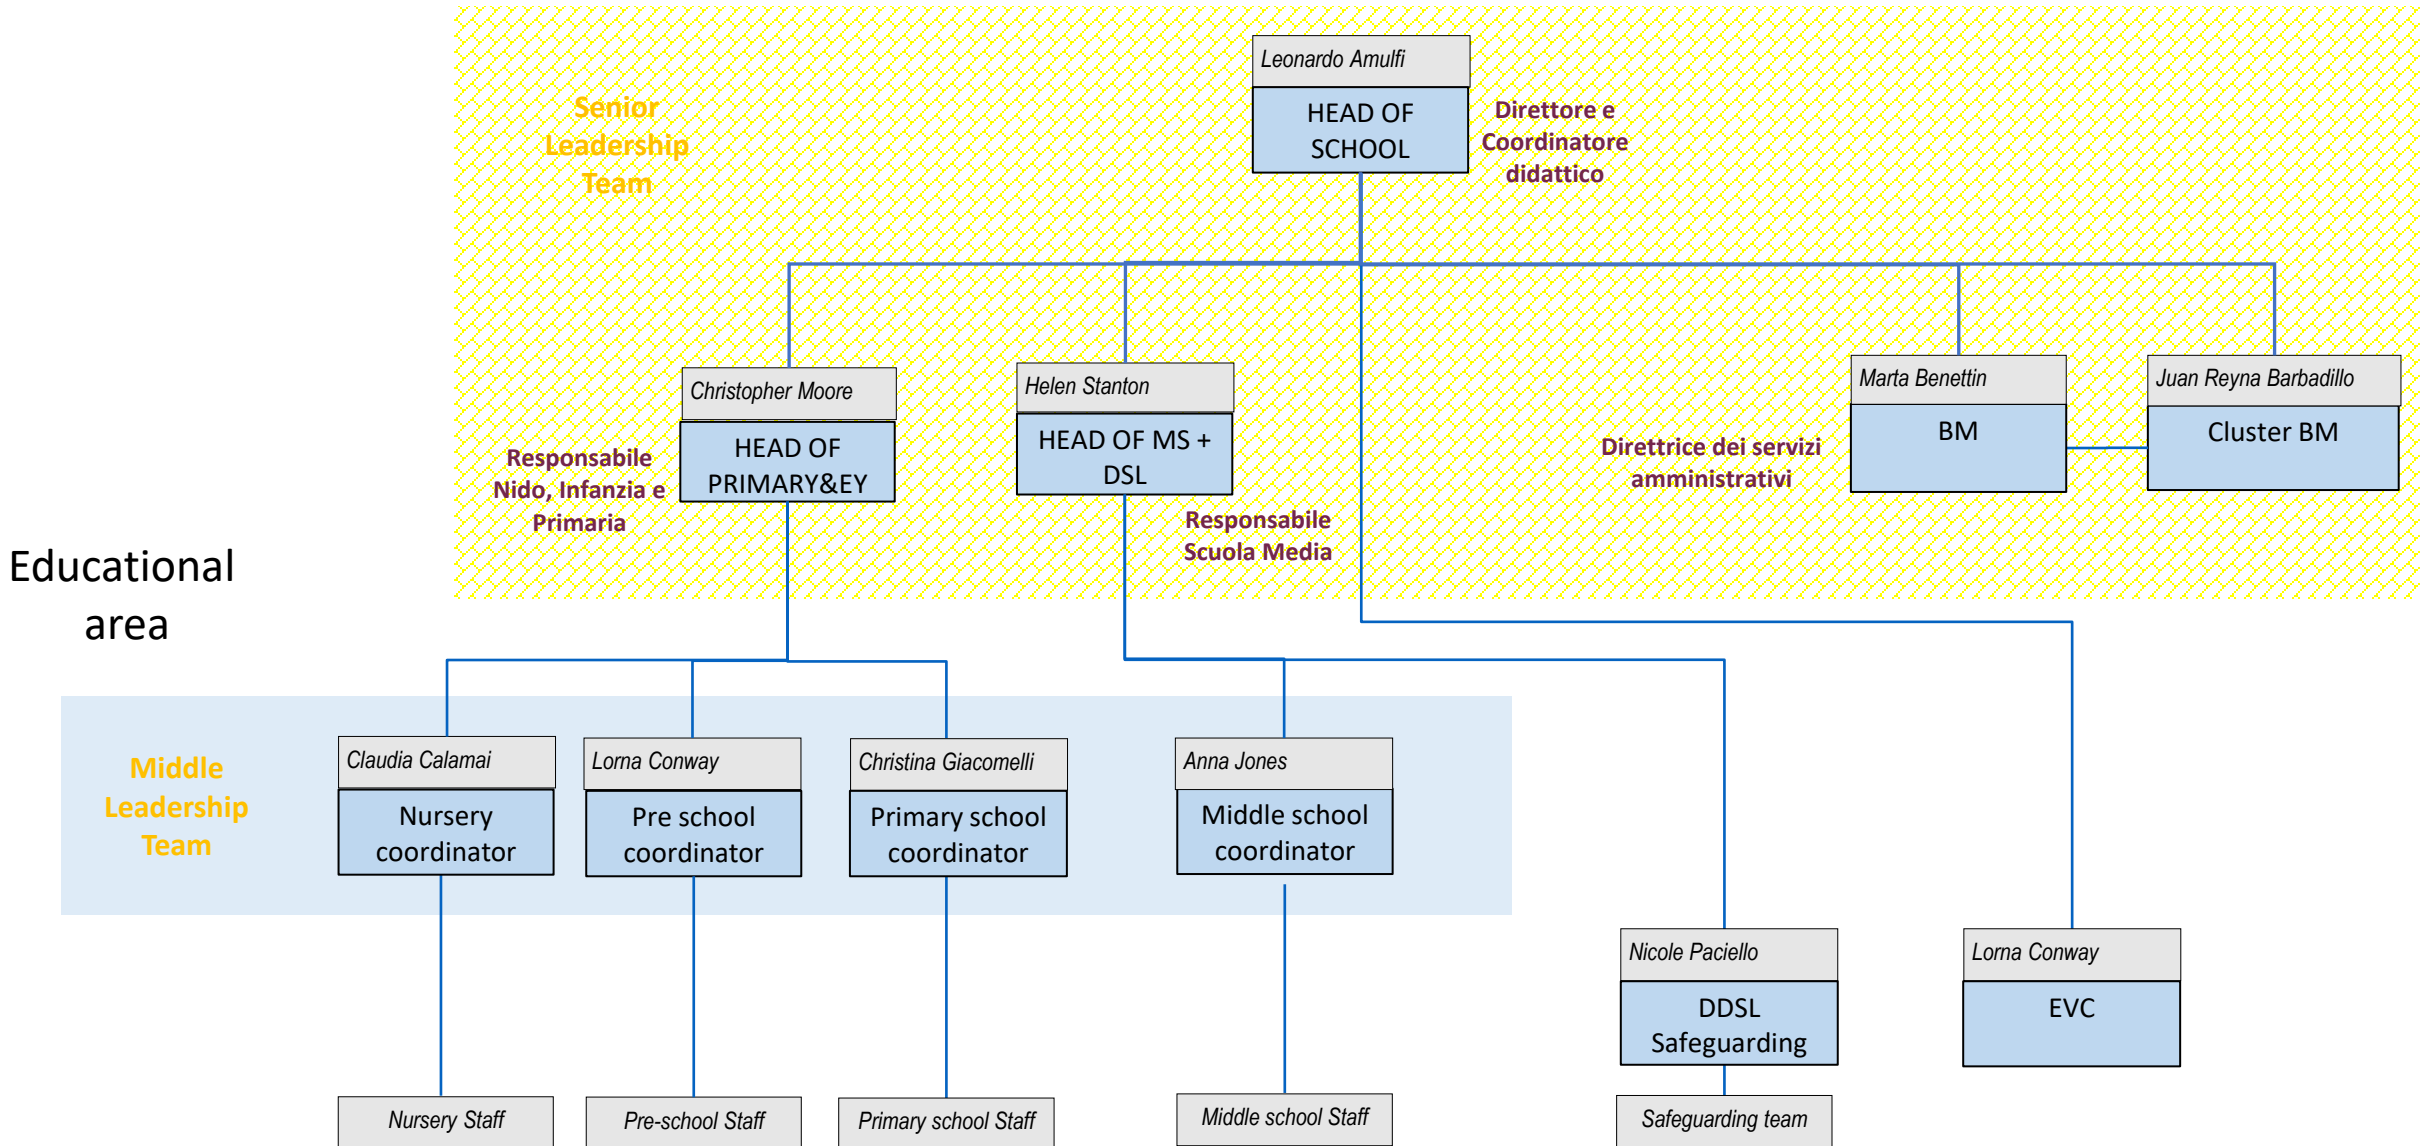

AY23-24 ORGANISATIONAL CHART

ORGANISATIONAL CHART AY23-24

Leonardo Amulfi
Head of School

Senior Leadership Team

Marta Benettin
BM

Juan Reyna Barbadillo
Cluster BM (Hastings&FBS)

Admin area

Mkting&Admission
Eleonora Carcascio
Head of Marketing, Comms & Admission

Admission
Ekaterina Gres
Admission Officer

Academic compliances
Chiara Banci
Academic compliances
Alessio Basta
Segreteria didattica

Health&Safety
Chiara Banci
H&S coordinator

Facilities
Elisa Bertola
Maintenance & Facilities coordinator
Cleaning Staff